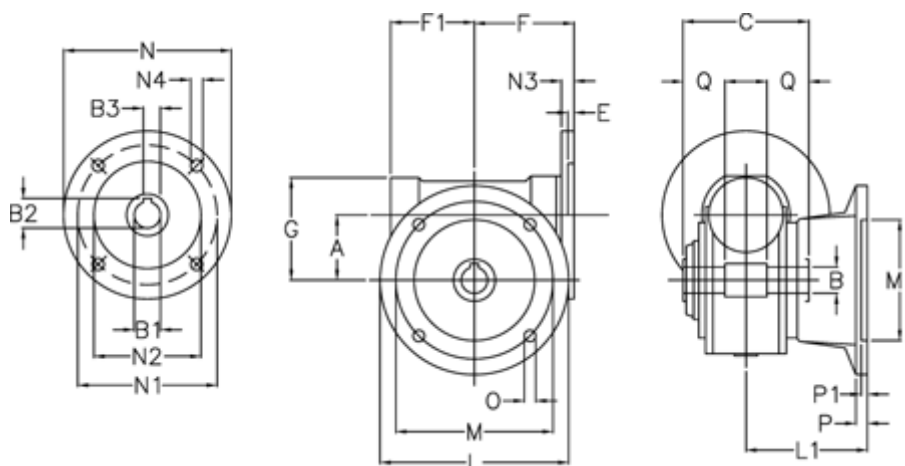

Article number: 390204901843310
 Description: Worm gear
 VF 49-F2-18-80B14

Measures

A	= 49.5	F1	= 63	N2	= 80
B	= 25 H7	G	= 80	N3	= 10
B1 E7	= 19	L	= 125	N4	= 7
B2	= 21.8	L1	= 85.5	O	= 10.5
B3 H9	= 6	M	= 90	P	= 12
C	= 82	M1	= 70	P1	= 10
E	= 3	N	= 120	Q	= 22.5
F	= 70	N1	= 100		